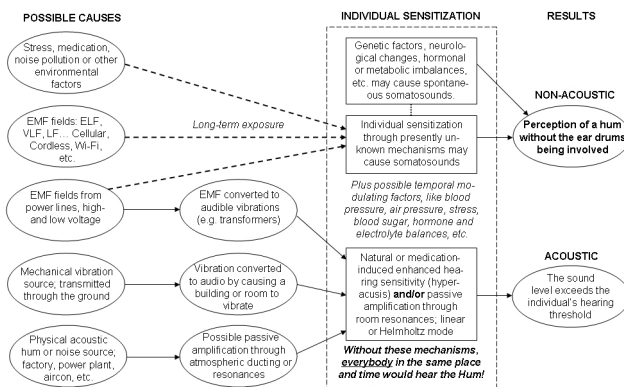

"LOGIC MAP" OF THE WORLD HUM

H.N. Oct 2018, Rev.8