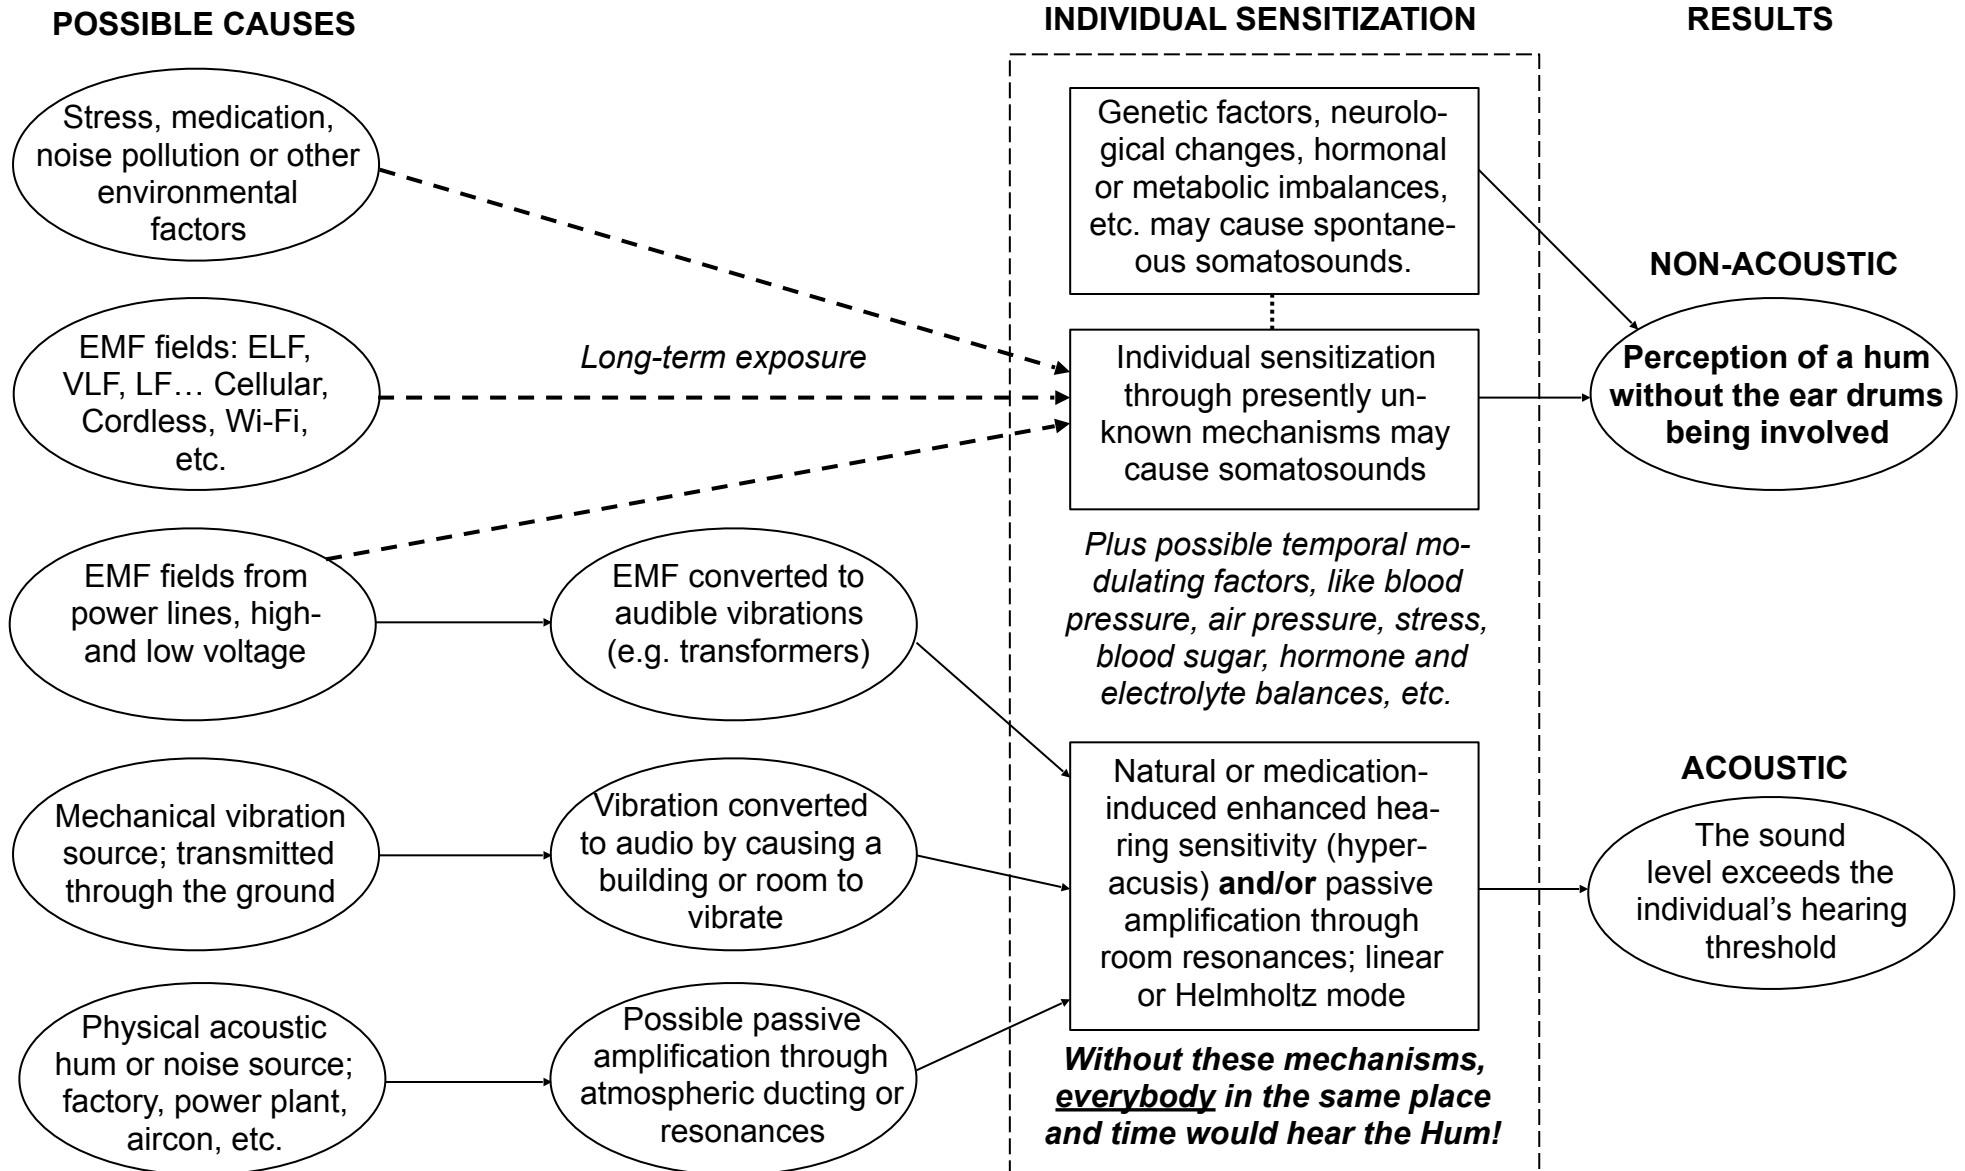

# “LOGIC MAP” OF THE WORLD HUM

H.N. Oct 2018, Rev.8

The definitive test is to verify through real-time measurements the presence or absence of external audio sounds and/or mechanical vibrations when a hum is heard. If no real-time correlation is found with the Hum experience, the Hum source is inside the individual's head/brain/body.