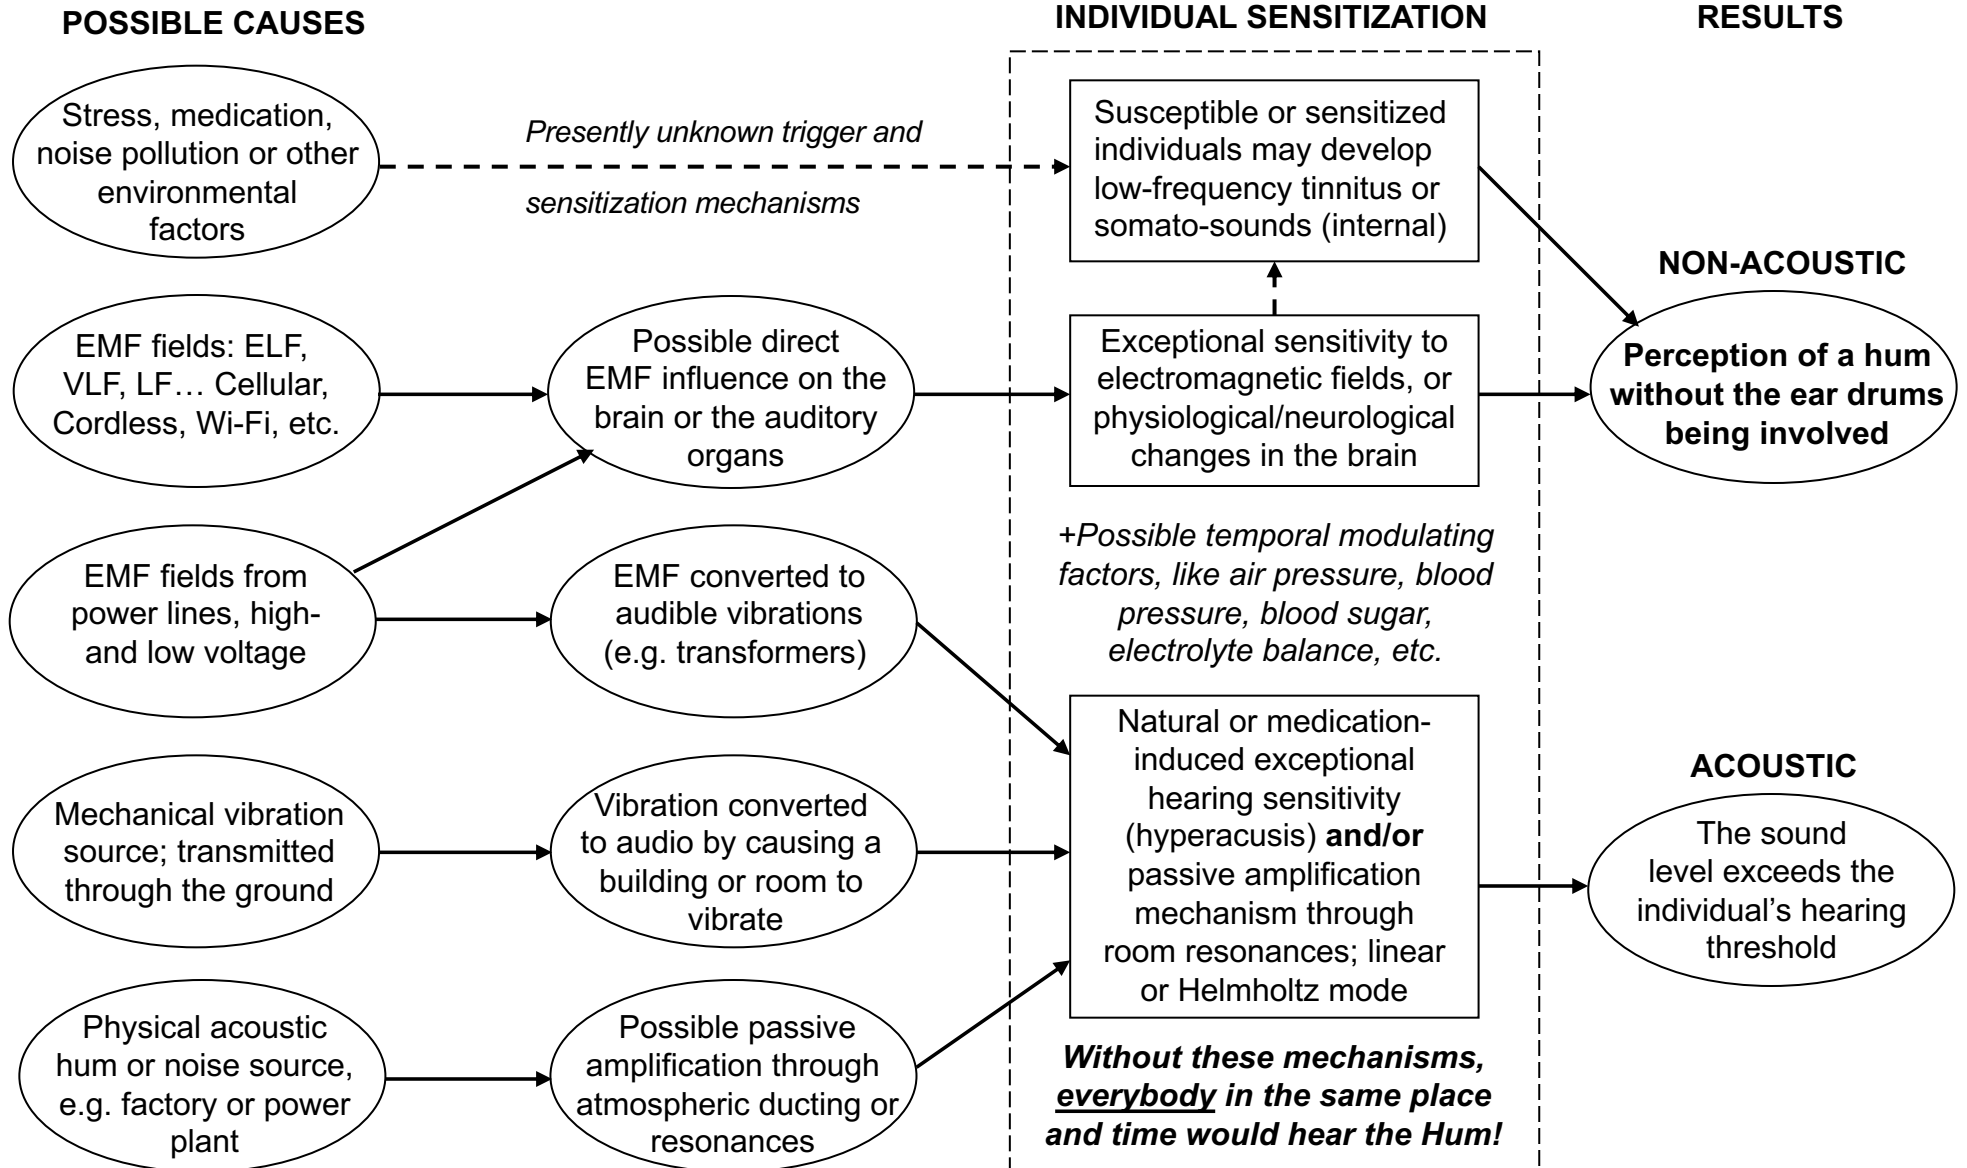

“LOGIC MAP” OF THE WORLD HUM

H.N. Jan 2018, Rev.7

The definitive test is to verify through real-time measurements the presence or absence of audio and/or electromagnetic fields and/or mechanical vibrations when a hum is heard. If no real-time correlation is found with the Hum experience, the Hum source is inside the individual's head/brain.